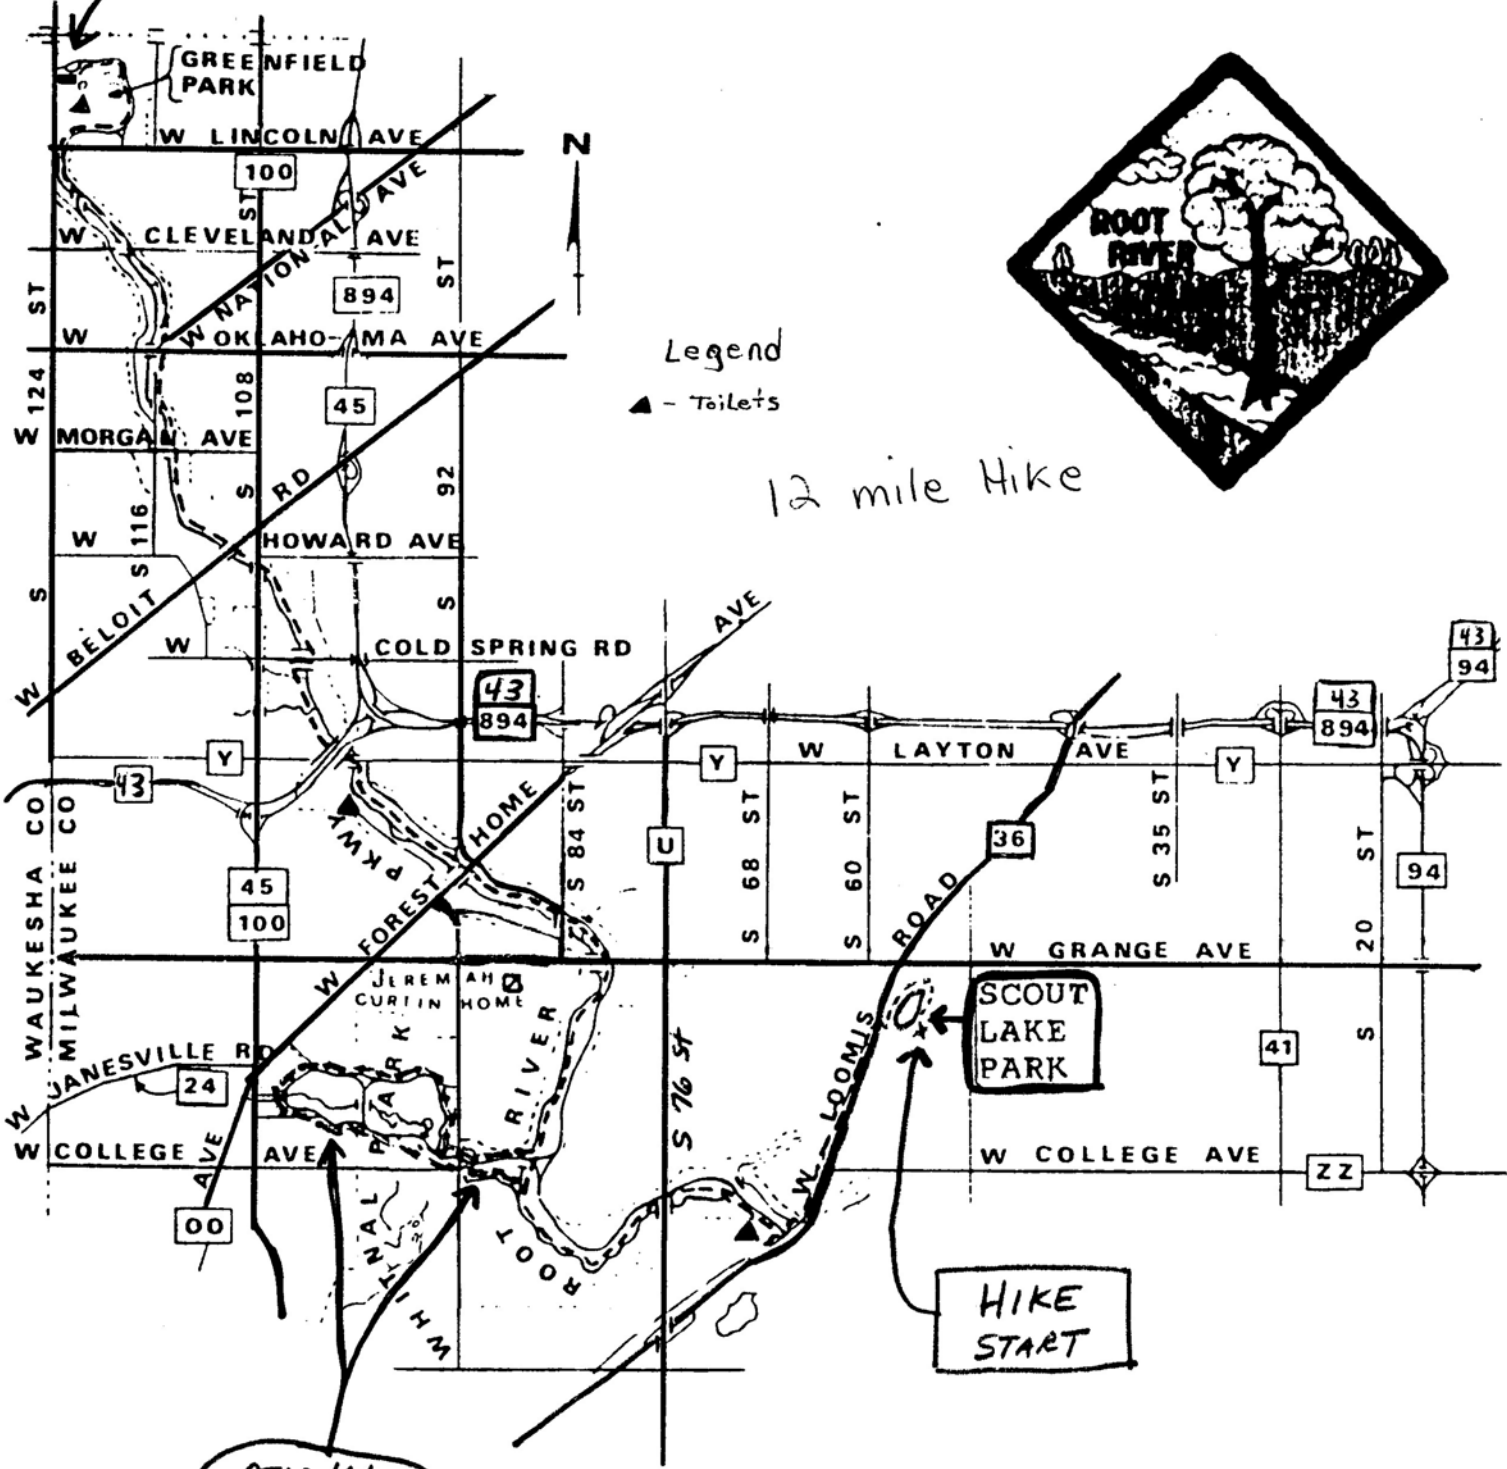

HIKE FINISH

Legend

▲ - Toilets

12 mile Hike

OPTIONAL ADDITION 2 1/2 MILES

HIKE START